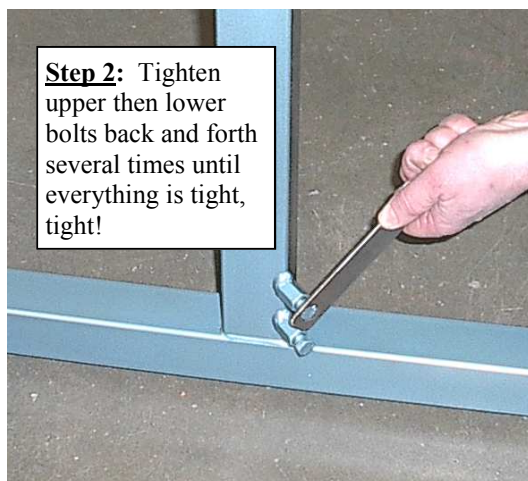

ASSEMBLY INSTRUCTIONS & PARTS LIST

KLOPFENSTEIN *STANDARD SIZE* (30X36") ART TABLE (AA300)

Need Help? Call us at 419-884-2900 with questions or comments.