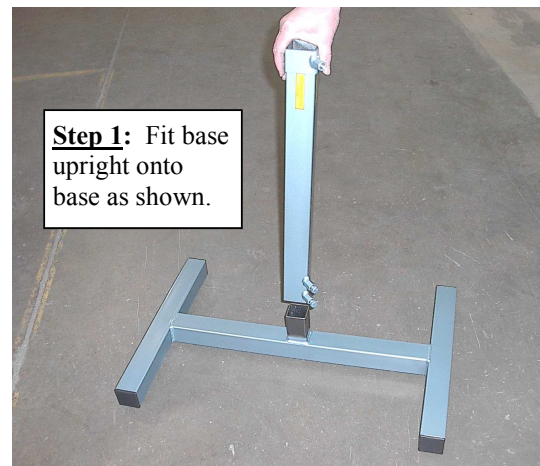

ASSEMBLY INSTRUCTIONS & PARTS LIST

KLOPFENSTEIN *STANDARD SIZE* (30X36") ART TABLE (AA300)

Need Help? Call us at 419-884-2900 with questions or comments.