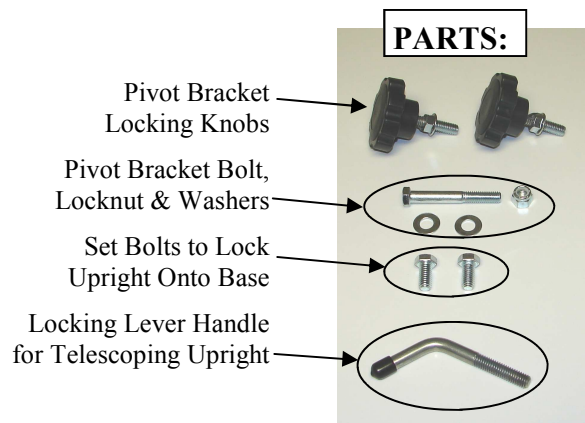

ASSEMBLY INSTRUCTIONS & PARTS LIST

KLOPFENSTEIN *STANDARD SIZE* (30X36") ART TABLE (AA300)

Need Help? Call us at 419-884-2900 with questions or comments.